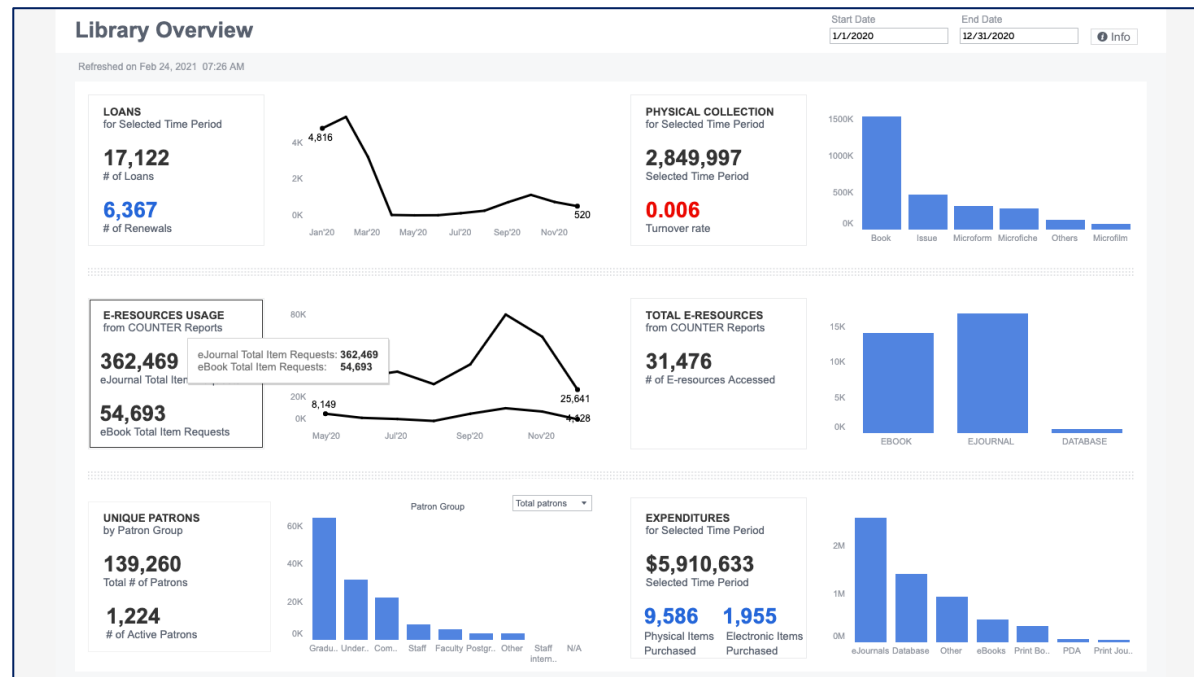

PanoramaTM

Insights Through Analytics

EBSCO

Why?

- We want to help each librarian tell their story
- Visual dashboards with reporting tools useful within and outside the library
- Show the value of the library to larger institution

Challenges

Seeing the big picture of library engagement...What stands in your way?

- Siloed Platforms – data here, data there...
- Manual Processes – Excel spreadsheets, anyone?
- Difficult Integrations – systems beyond the library
- Time and Staffing – hard to normalize data

The reality

Current reporting resource usage ... manually populated and siloed

EBSCO's Panorama

Library-centric analytics platform

- **Our Goal: Capture library engagement metrics in one place to save countless hours of time and energy for librarians**

Panorama Dashboards

Panorama Features

A self-service
platform for data
discovery

Default and
custom visual
dashboards

Automated data
connections

Customizable
data sources

A panoramic view of a mountain valley. In the foreground, a river flows through a deep, rocky gorge. The surrounding hills are covered in green vegetation, with some trees showing autumn colors. In the background, more mountains rise under a cloudy sky. The text is overlaid in white on the center of the image.