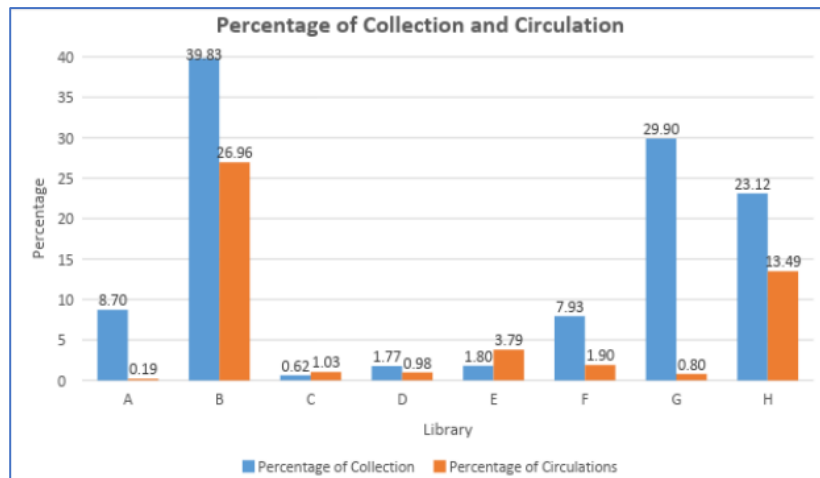

Challenges

Seeing the big picture of library engagement...What stands in your way?

- Siloed Platforms – data here, data there...
- Manual Processes – Excel spreadsheets, anyone?
- Difficult Integrations – systems beyond the library
- Time and Staffing – hard to normalize data

The reality

Current reporting resource usage ... manually populated and siloed

EBSCO's Panorama

Library-centric analytics platform

- **Our Goal: Capture library engagement metrics in one place to save countless hours of time and energy for librarians**