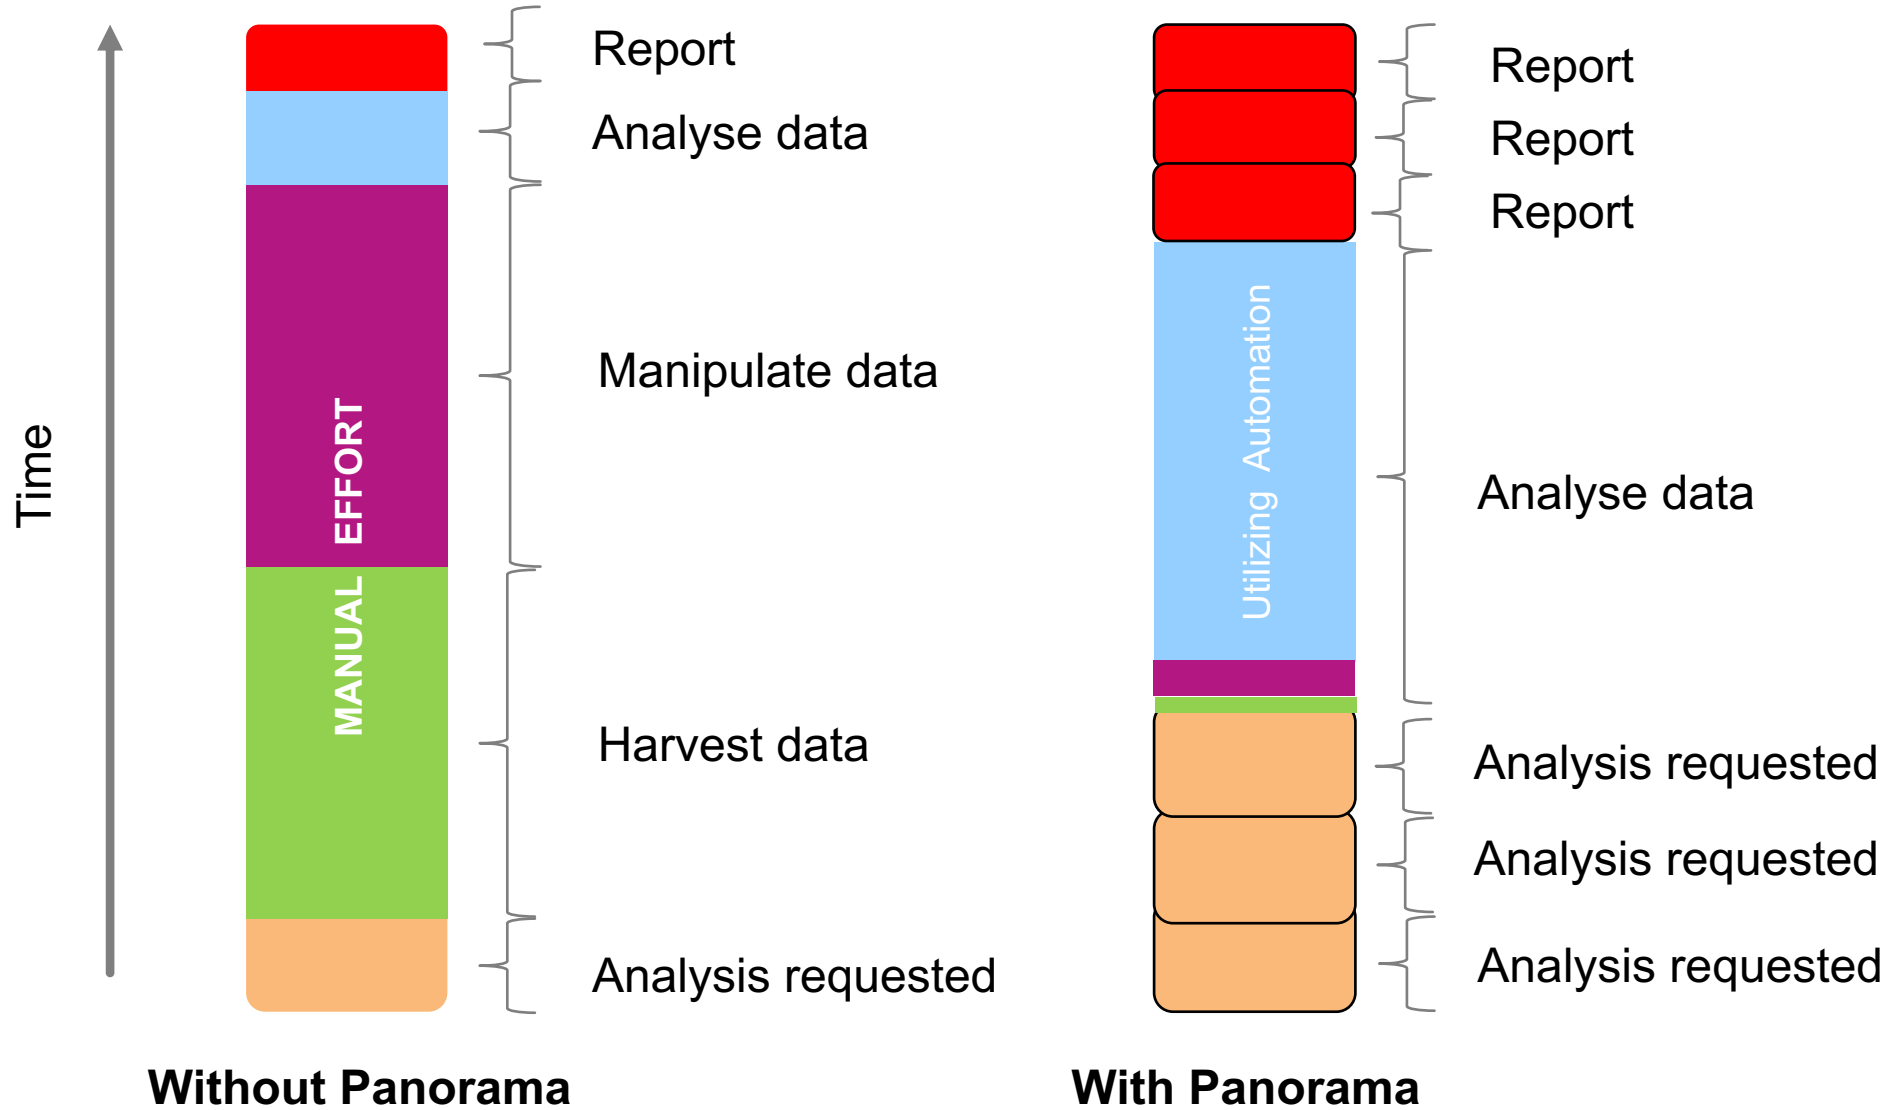

The reality

Current reporting resource usage ... manually populated and siloed

EBSCO's Panorama

Library-centric analytics platform

- **Our Goal: Capture library engagement metrics in one place to save countless hours of time and energy for librarians**

Combining data from disparate library systems to streamline reporting and uncover key insights about library engagement

- Vendor agnostic
- Dashboards are shared, customizable and configurable
- Automation of region-specific National Reporting (ACRL, IPEDs, ARL, etc.)
- Newly developed data source integrations easily redeployed for all customers

Modern analytics technologies

- AWS (Data lake), Snowflake (Data warehouse), and Tableau (Data visualization)
- Automation routines for data flows (APIs, etc.)
- Regionally deployed

Panorama saves you time, resources, and headaches

Panorama Dashboards

Panorama Features

A self-service
platform for data
discovery

Default and
custom visual
dashboards

Automated data
connections

Customizable
data sources

A panoramic view of a mountain valley. In the foreground, a river flows through a deep, rocky gorge. The surrounding hills are covered in green vegetation, with some trees showing autumn colors. In the background, more mountains rise under a cloudy sky. The text is overlaid in white on the center of the image.