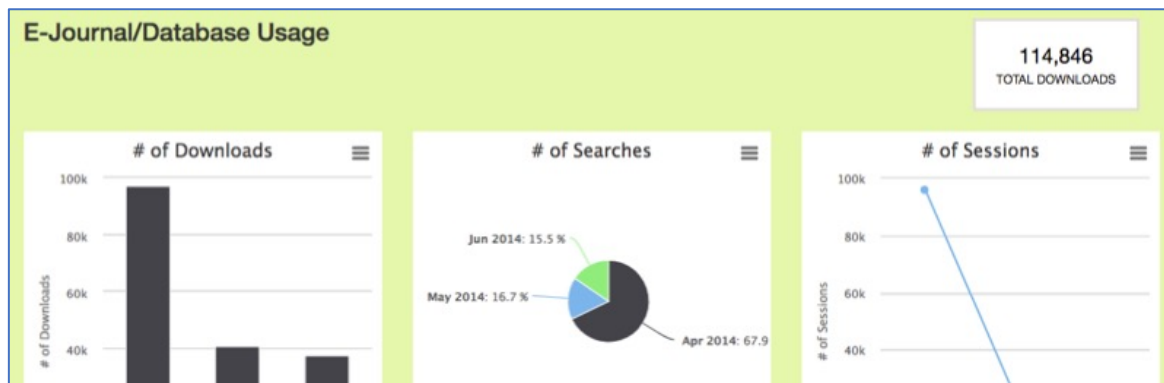

Challenges

Seeing the big picture of library engagement...What stands in your way?

- Siloed Platforms – data here, data there...
- Manual Processes – Excel spreadsheets, anyone?
- Difficult Integrations – systems beyond the library
- Time and Staffing – hard to normalize data

The reality

Current reporting resource usage ... manually populated and siloed

EBSCO's Panorama

Library-centric analytics platform

- **Our Goal: Capture library engagement metrics in one place to save countless hours of time and energy for librarians**