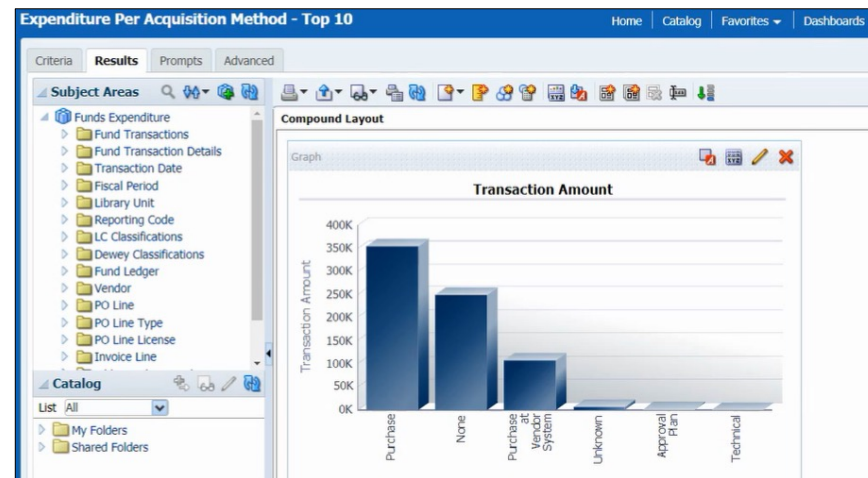

PanoramaTM

Insights Through Analytics

EBSCO

Why?

- We want to help each librarian tell their story
- Visual dashboards with reporting tools useful within and outside the library
- Show the value of the library to larger institution

Challenges

Seeing the big picture of library engagement...What stands in your way?

- Siloed Platforms – data here, data there...
- Manual Processes – Excel spreadsheets, anyone?
- Difficult Integrations – systems beyond the library
- Time and Staffing – hard to normalize data

The reality

Current reporting resource usage ... manually populated and siloed

EBSCO's Panorama

Library-centric analytics platform

- **Our Goal: Capture library engagement metrics in one place to save countless hours of time and energy for librarians**

Combining data from disparate library systems to streamline reporting and uncover key insights about library engagement

- Vendor agnostic
- Dashboards are shared, customizable and configurable
- Automation of region-specific National Reporting (ACRL, IPEDs, ARL, etc.)
- Newly developed data source integrations easily redeployed for all customers